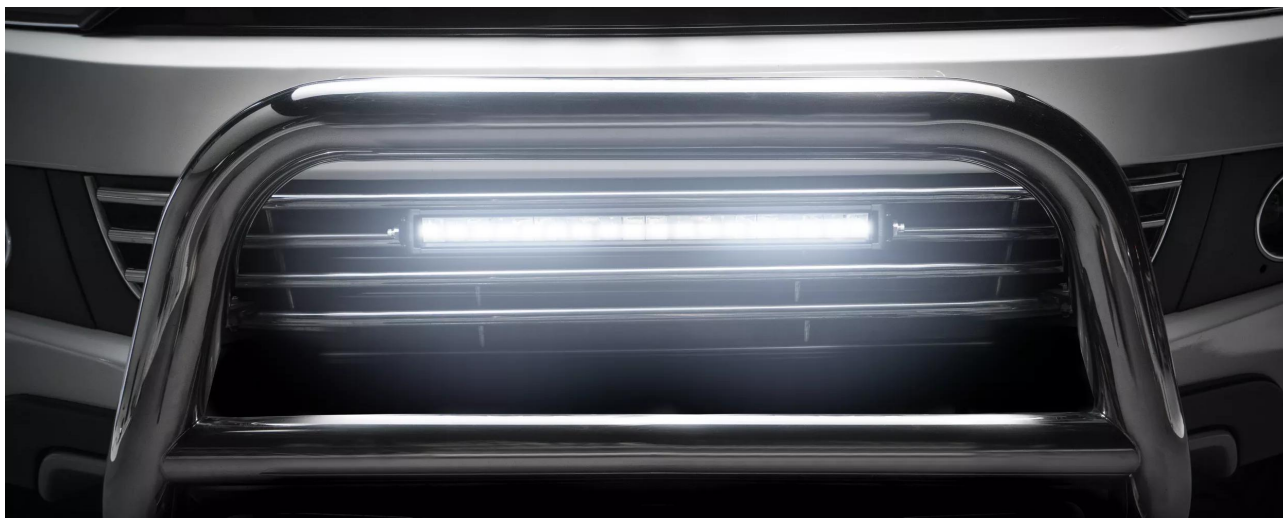

# Lightbar FX500-CB SM

Higher luminosity guarantees improved safety on the road

**SINGLE MOUNT CERTIFIED**  
(2x ECE R112)